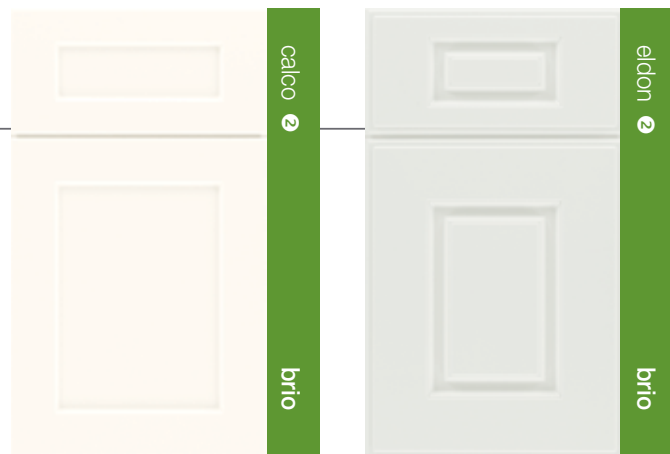

door styles

Beautiful doors in relevant wood species are perfect for the way you live today. Choose from styles in Alder, Cherry, Maple, Oak, White Oak and Bamboo to make the most of your space... your way.

AVAILABLE IN:

- 1 Alder, Cherry, Maple & Oak.
- 2 Alder, Cherry & Maple.
- 3 Cherry, Maple & Oak.
- 4 Cherry, Maple, & White Oak.
- 5 Maple & Oak.
- 6 Oak.
- 7 Cherry & Maple.
- 8 Bamboo.

thermofoil

Thermofoil doors are easy to clean and maintain, good for high-use areas or a low-maintenance lifestyle. A choice of high-gloss colours and wood grain patterns makes thermofoil both classic and contemporary, on its own or as a complement to wood.

AVAILABLE IN:

- 1 High Gloss Thermofoil.
- 2 Thermofoil.

melamine & acrylic

Melamine doors offer the ideal balance of beauty, style and durability. Perfect alone or for partnering for a look you are sure to love. The Selby Acrylic door is available with two edge treatments in a range of solid, “wired” and metallic colors and is ready to make a statement in any space!